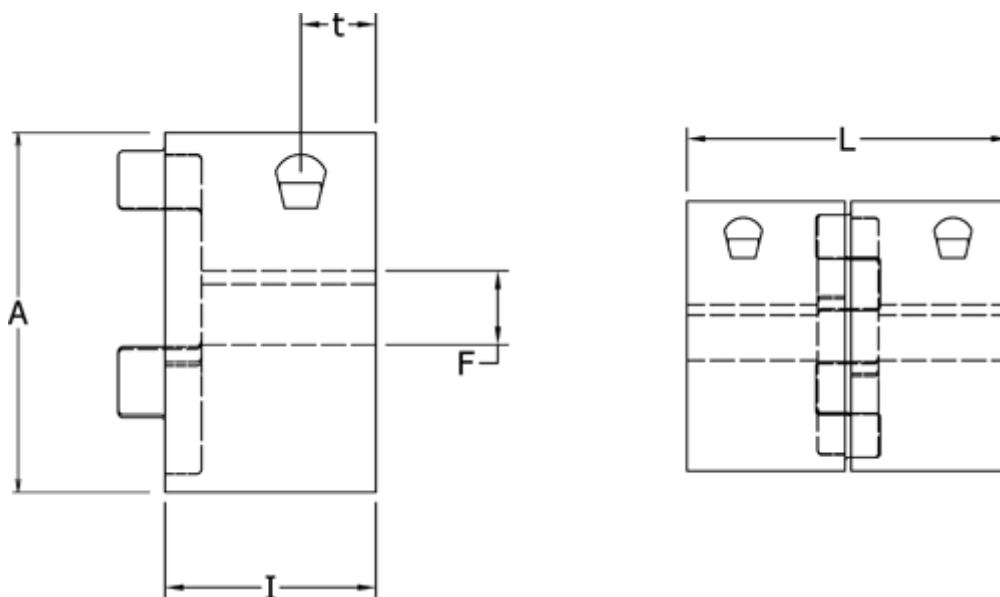

Article number: 3335007M006

Description: Clamping Hub Klonex ES9
ALU Aluminium, Bore 6H7 mm

Measures

A = 14

F = 6

I = 7

L = 22

t = 4.0